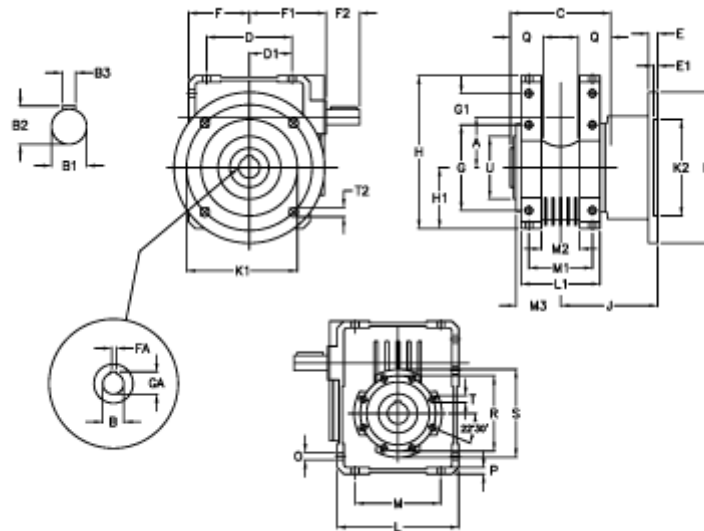

Article number: 3922110015400

Description: Worm gear with solid input shaft  
W 110UF1-15-HS unassembled

## Measures

A = 110.10	Description = W110UF-xx-P80 B5	G1 = 58.0	L = 250	Q = 45
B = 42	E = 20	GA = 45.3	L1 = 143	R = 165
B1 = 25	E1 = 12	H = 308.0	M = 184	S = 200
B2 = 28.0	F = 125.0	H1 = 125.0	M1 = 115	T = M12x19
B3 = 8	F1 = 157.0	J = 179.5	M2 = 69	T2 = 13.0
C = 155	F2 = 60	K = 280	M3 = 73.0	U = 130
D = 174.0	FA = 12	K1 = 230	O = 14.0	
D1 = 82.0	G = 184	K2 = 170	P = 14	